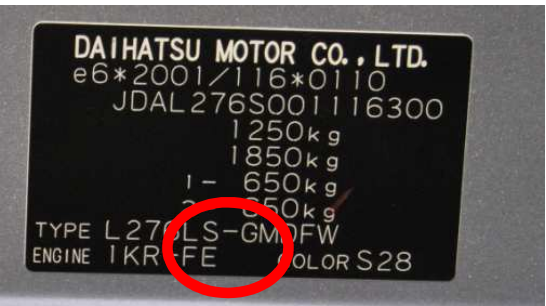

VIN

VIN PLATE LOCATIONS

1. Gran Move, Rocky, YRV
2. Cuore, Materia, Move, Sirion, Trevis
3. Applause, Charade, Terios
4. Cuore (as of 2010)

VIN PLATE DAIHATSU
PAINTCODE = S28

VIN PLATE LOCATION
MATERIA

VIN PLATE MOVE
PAINTCODE = B37