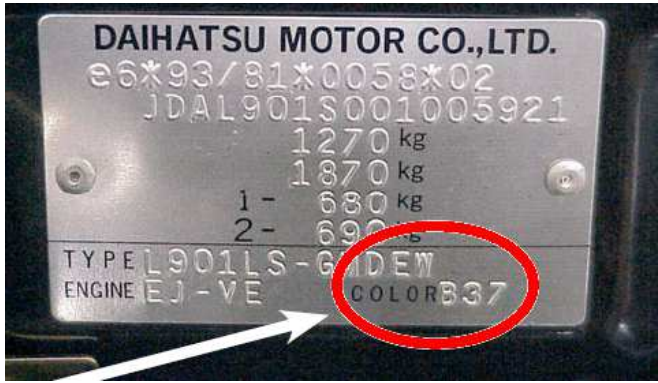

VIN

VIN PLATE LOCATIONS

1. Gran Move, Rocky, YRV
2. Cuore, Materia, Move, Sirion, Trevis
3. Applause, Charade, Terios
4. Cuore (as of 2010)

VIN PLATE DAIHATSU
PAINTCODE = S28

VIN PLATE LOCATION
MATERIA

VIN PLATE MOVE
PAINTCODE = B37